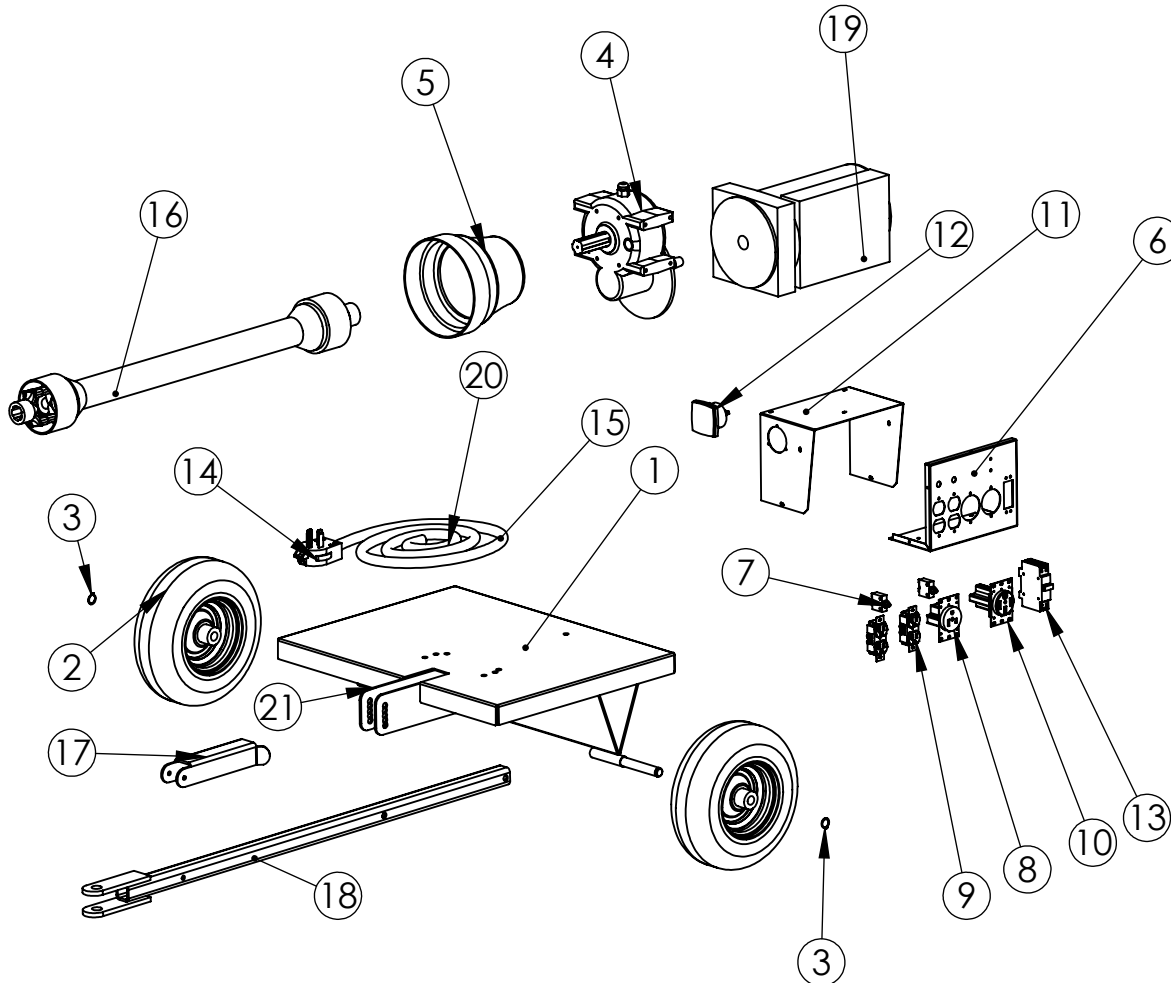

# TX7 Generator

ITEM NO.	PART NUMBER	DESCRIPTION	QTY.
1	G2000	12KW Trailer	1
2	G2001	Saw Tooth Tire & Rim 3/4 bearing	2
3	B27.1 - NA1-75	Retaining Ring	2
4	G2004	540RPM 12KW BIMA	1
5	G2026	12KW PTO Gaurd	1
6	G2031	TX12 Panel	1
7	E2000	20A Switch	2
8	E2001	Welder Receptical	1
9	E2004	Duplex Receptical	2
10	E2002	Range Receptical	1
11	G2032	TX12 Panel Cover	1
12	E2003	Electrci Volt Meter	1
13	E2006	30 Amp Breaker	1
14	E2007	Rang Plug 120/240	1
15	E2009	1 Ft. 4 Strand 6 Gauge	1
16	G2002	540 RPM 12 KW PTO	1
17	G2033	Shaft Support	1
18	G2041	Tongue	1
19	E2040	TX7 Generator	1
20	E2046	10 Foot 120/240 12 Kw Cord Kit	1
21	G2092	12KW Trailer Deck	1