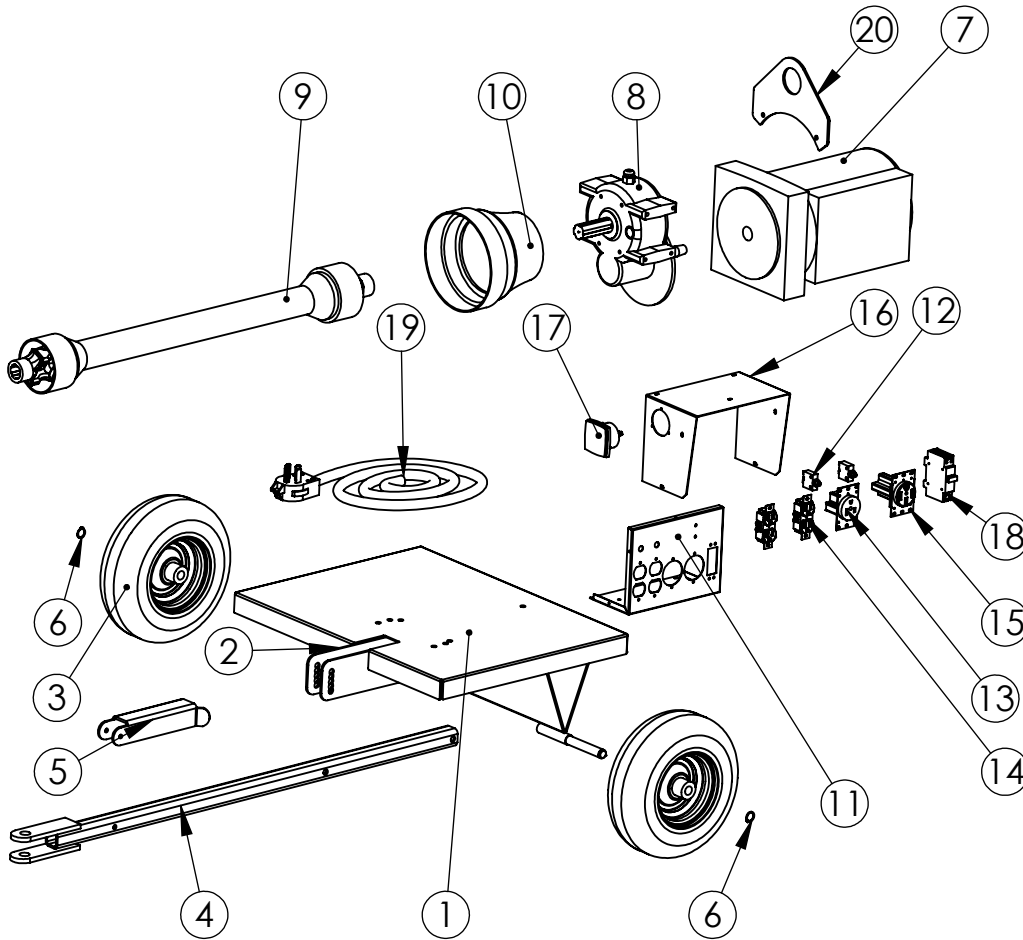

TX12 Generator

ITEM NO.	PART NUMBER	DESCRIPTION	QTY.
1	G2000	12KW Trailer	1
2	G2092	12KW Trailer Deck	1
3	G2001	Saw Tooth Tire & Rim 3/4 bearing	2
4	G2040	Tongue	1
5	G2033	Shaft Support	1
6	B27.1 - NA1-75		2
7	E2041	TX12 Generator	1
8	G2004	540RPM 12KW BIMA	1
9	G2002	540 RPM 12 KW PTO	1
10	G2026	12KW PTO Gaurd	1
11	G2031	TX12 Panel	1
12	E2000	20A Switch	2
13	E2001	Welder Receptical	1
14	E2004	Duplex Receptical	2
15	E2002	Range Receptical	1
16	G2032	TX12 Panel Cover	1
17	E2003	Electrci Volt Meter	1
18	E2005	50 Amp Breaker	1
19	E2046	10 Ft. 120/240 Cord Kit	1
20	G2039	Lifting Plate	1