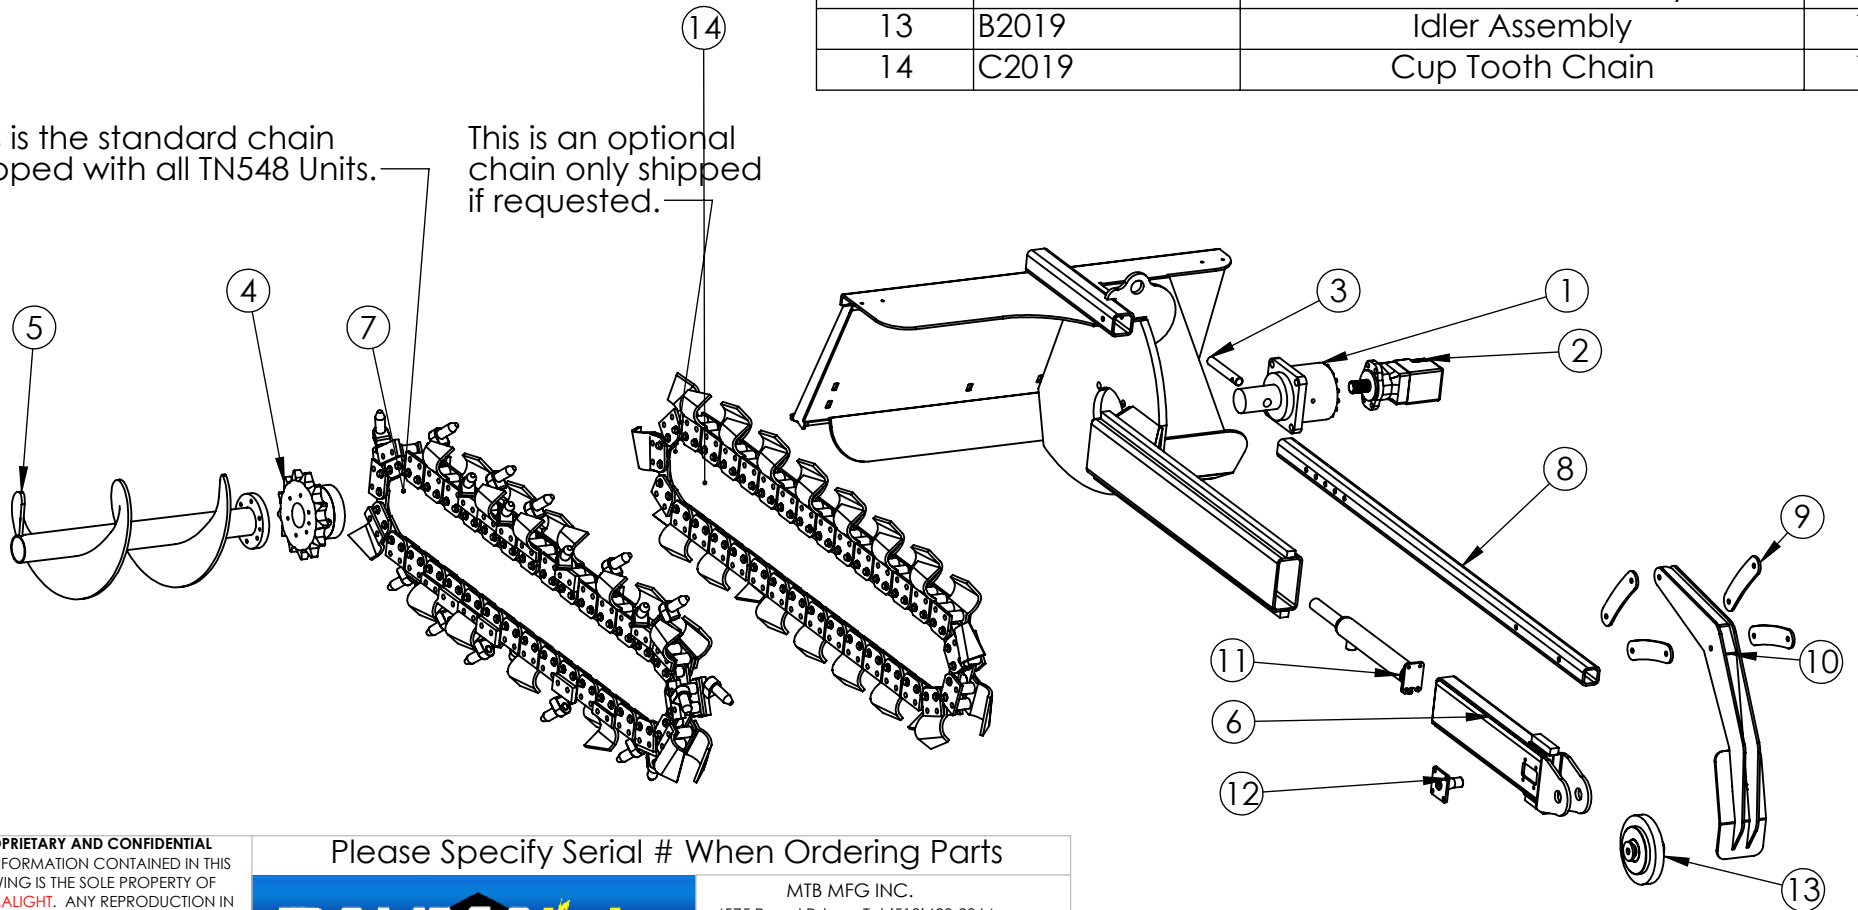

# TN548 Trencher

ITEM NO.	PART NUMBER	DESCRIPTION	QTY.
1	G2085	Planetary Gearbox	1
2	H2072	Side Port Motor Spline Shaft	1
3	P2035	.875 cross pin for sprocket	1
4	T2007	13 Tooth Sprocket	1
5	T2007	Auger Assembly	1
6	T2010	Idler Bracket Assembly	1
7	C2013	50/50 Rock Teeth Chain	1
8	T2014	Dirt Flap Arm	1
9	T2086	Dirt Flap Pivot Plate	4
10	T2009	Dirt Flap	1
11	T2020	Trencher Cyl.	1
12	T2012	Pressure Pin Assembly	1
13	B2019	Idler Assembly	1
14	C2019	Cup Tooth Chain	1

This is the standard chain shipped with all TN548 Units.

This is an optional chain only shipped if requested.

**PROPRIETARY AND CONFIDENTIAL**  
 THE INFORMATION CONTAINED IN THIS DRAWING IS THE SOLE PROPERTY OF BAUMALIGHT. ANY REPRODUCTION IN PART OR AS A WHOLE WITHOUT THE WRITTEN PERMISSION OF BAUMALIGHT IS PROHIBITED.

B2019

ITEM NO.	PART NUMBER	DESCRIPTION	QTY.
1	B2016	Bearing insert	2
2	B2015	Bearing 1.25"	2
3	B2017	Idler pulley	1
4	P2037	Dirt washer	2
5	P2034	idler pin	1
6	T2080	Holder Washer	1

**PROPRIETARY AND CONFIDENTIAL**  
THE INFORMATION CONTAINED IN THIS  
DRAWING IS THE SOLE PROPERTY OF  
**BAUMALIGHT**. ANY REPRODUCTION IN  
PART OR AS A WHOLE WITHOUT THE  
WRITTEN PERMISSION OF **BAUMALIGHT**  
IS PROHIBITED.