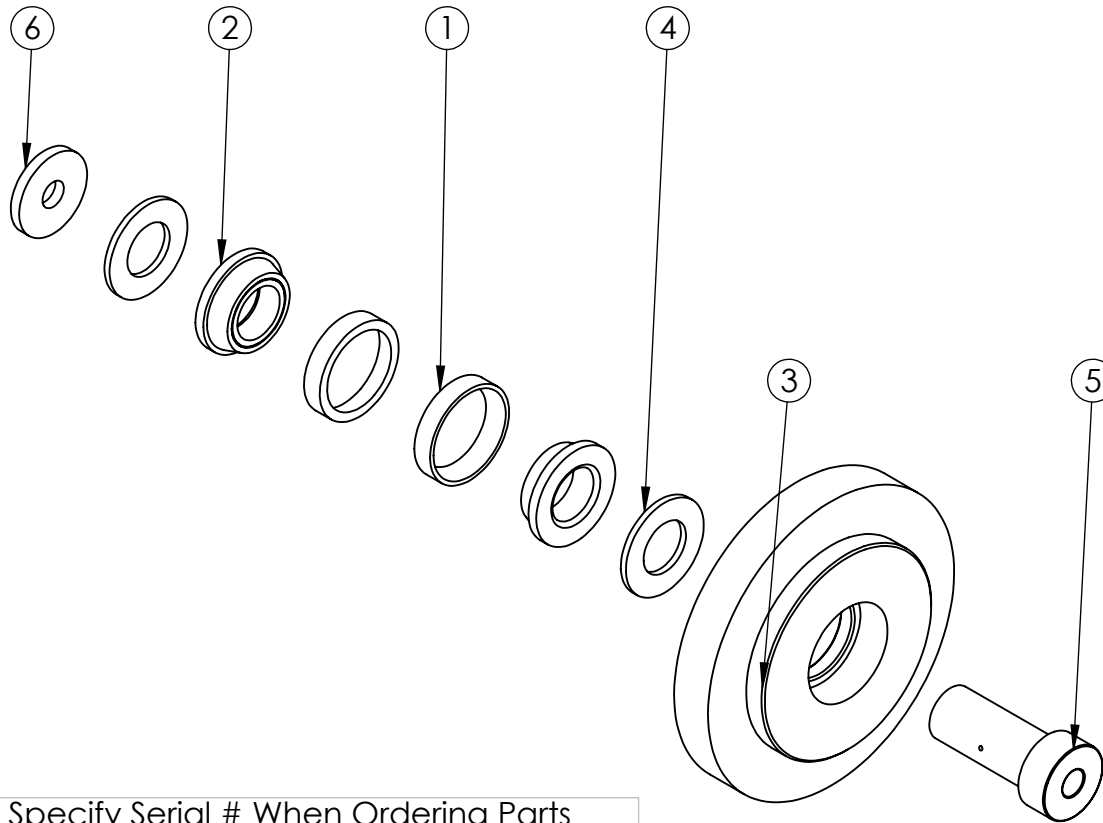

# TN548 Trencher

ITEM NO.	PART NUMBER	DESCRIPTION	QTY.
1	G2085	Planetary Gearbox	1
2	H2072	Side Port Motor Spline Shaft	1
3	P2035	.875 cross pin for sprocket	1
4	T2007	13 Tooth Sprocket	1
5	T2007	Auger Assembly	1
6	T2010	Idler Bracket Assembly	1
7	C2013	50/50 Rock Teeth Chain	1
8	T2014	Dirt Flap Arm	1
9	T2086	Dirt Flap Pivot Plate	4
10	T2009	Dirt Flap	1
11	T2020	Trencher Cyl.	1
12	T2012	Pressure Pin Assembly	1
13	B2019	Idler Assembly	1
14	C2019	Cup Tooth Chain	1

This is the standard chain shipped with all TN548 Units.

This is an optional chain only shipped if requested.

**PROPRIETARY AND CONFIDENTIAL**  
 THE INFORMATION CONTAINED IN THIS DRAWING IS THE SOLE PROPERTY OF BAUMALIGHT. ANY REPRODUCTION IN PART OR AS A WHOLE WITHOUT THE WRITTEN PERMISSION OF BAUMALIGHT IS PROHIBITED.

B2019

ITEM NO.	PART NUMBER	DESCRIPTION	QTY.
1	B2016	Bearing insert	2
2	B2015	Bearing 1.25"	2
3	B2017	Idler pulley	1
4	P2037	Dirt washer	2
5	P2034	idler pin	1
6	T2080	Holder Washer	1

**PROPRIETARY AND CONFIDENTIAL**  
THE INFORMATION CONTAINED IN THIS  
DRAWING IS THE SOLE PROPERTY OF  
**BAUMALIGHT**. ANY REPRODUCTION IN  
PART OR AS A WHOLE WITHOUT THE  
WRITTEN PERMISSION OF **BAUMALIGHT**  
IS PROHIBITED.