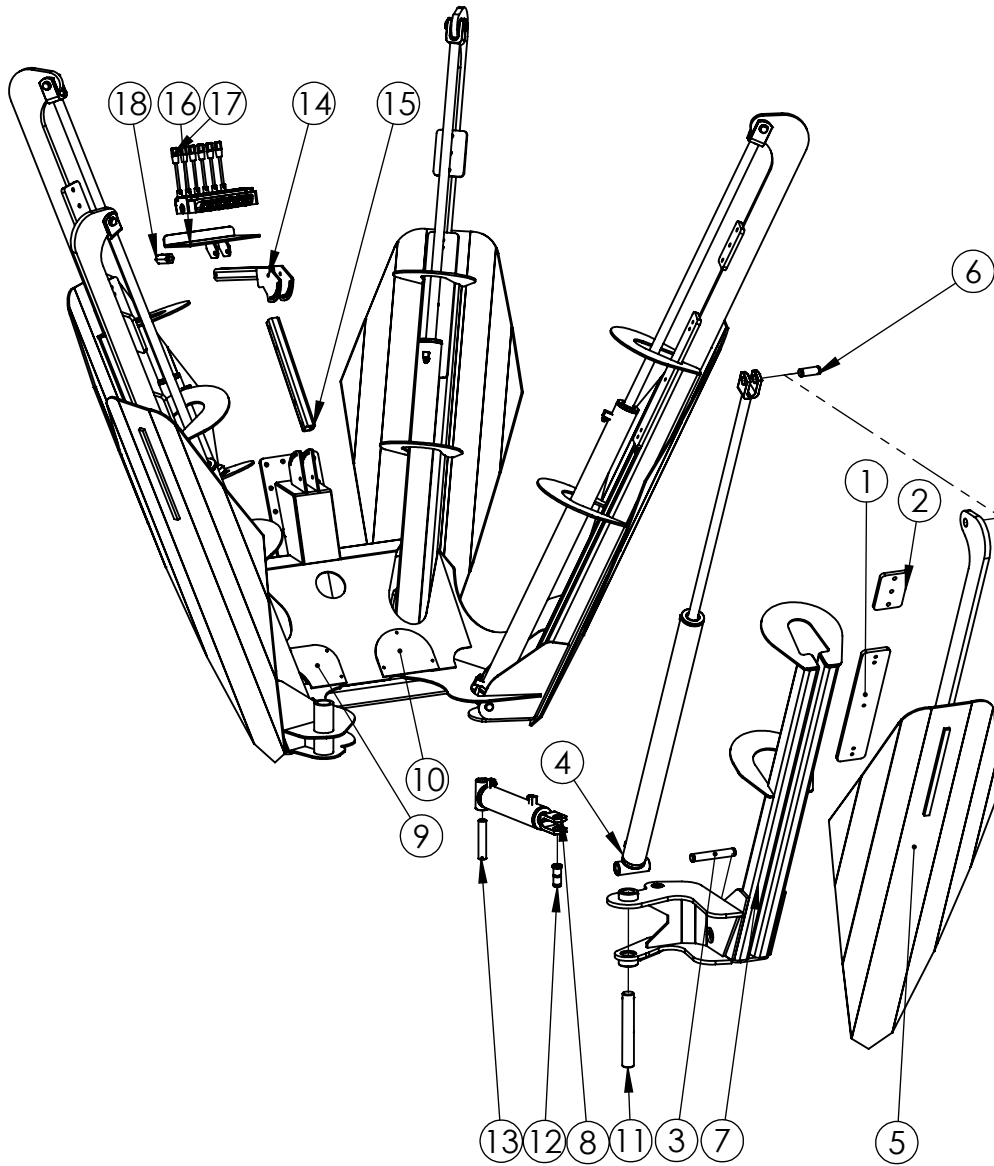

ST540 Tree Spade

ITEM NO.	PART NUMBER	DESCRIPTION	QTY.
1	T2090	Skid Plate	5
2	T2091	Small Skid Plate	5
3	P2024	Snap Ring Pin (LG)	5
4	T1004	T1004 L=84.85	5
5	T2023	Blade Weldment	5
6	P2023	Snap Ring Pin (SM)	5
7	T2024	Swing Arm Weldment	1
8	T1002	Cylinder L=23.5	1
9	T2092	Hose Gaurd	1
10	T2093	Access Cover	1
11	P2006	Swing Pin 1.5x10	1
12	P2022	1" Swing Pin Greaseable	1
13	P2007	1x5.25 Cross Hole Grease	1
14	T2003	Control Arm	1
15	T2002	1in Bottom Tube	1
16	T2013	Valve Mount 6 Lever	1
17	H2094	6 Lever Valve	1
18	H2109	Check Valve .5" W/Orifice	1