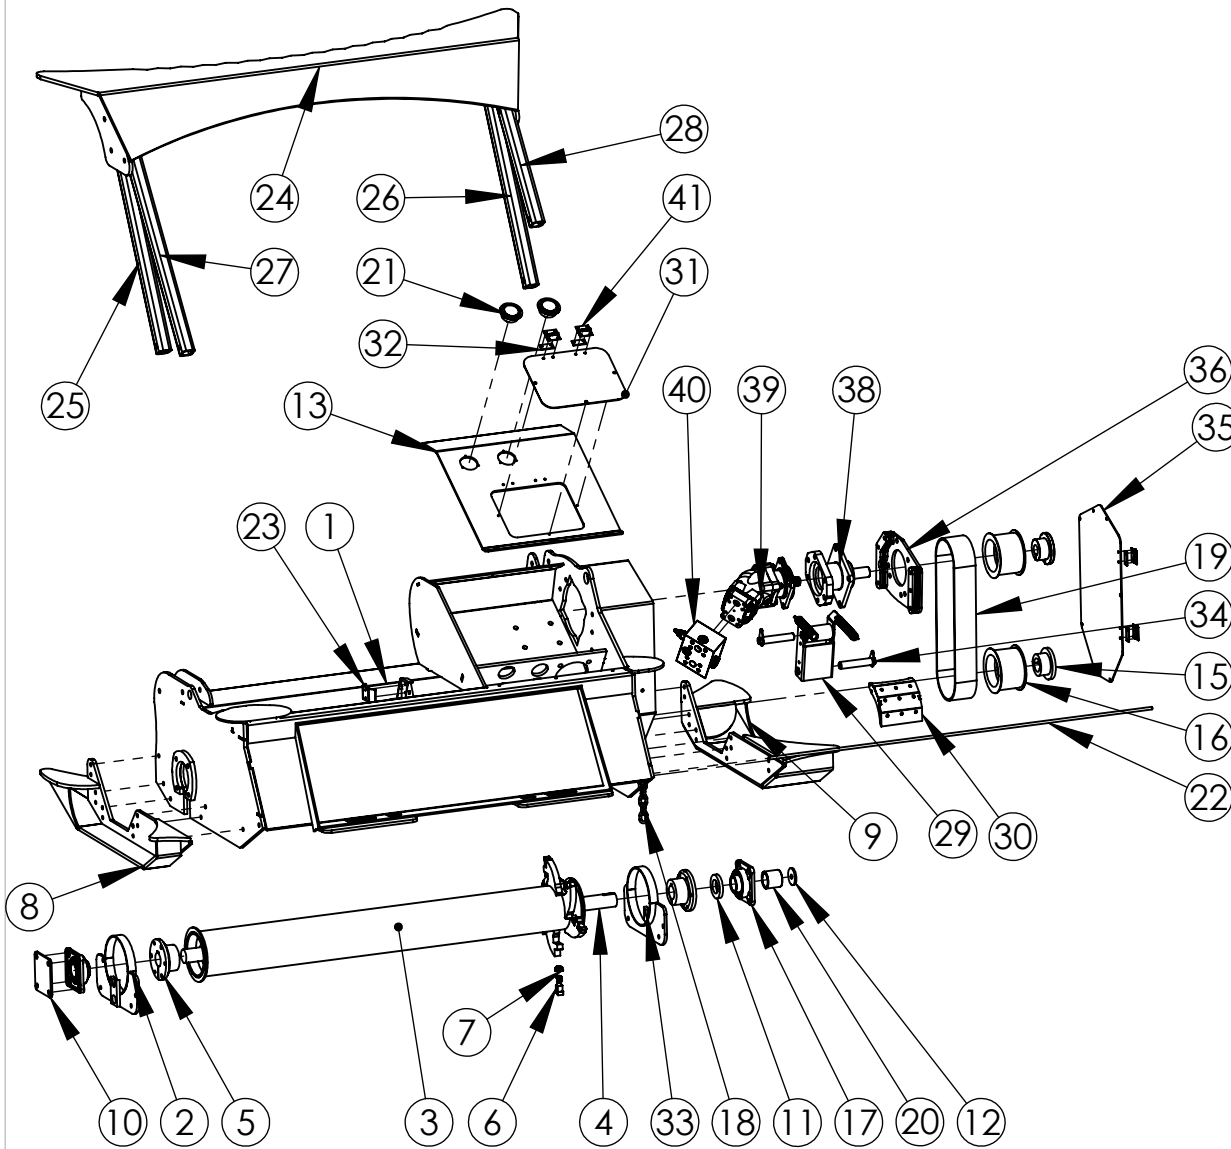

MF760-A2

ITEM NO.	PART NUMBER	DESCRIPTION	QTY.
1	D001226	Main weldment	1
2	M2038	Wire Gaurd Holder	1
3	R2000	Mulcher Rotor	1
4	D001071	Rotor Shaft	1
5	B2020	2in Hub For Rotor	2
6	S1000	625 tooth	6
7	S2001	Tooth Nut	6
8	M2036	Left ski 760	1
9	M2035	Right Ski 760	1
10	MF760-01	Bearing Cover	1
11	MF760-3	Shaft Spacer Washer	1
12	MF760-16	Hub Washer	1
13	MF760-25	Motor Cover	1
14	MF760-29	Shaft Access Plate	1
15	B2024	2in Hub	1
16	B2023	Big Timer Pulley	2
17	B2005	4 Blot 210 Flange	2
18	C2001	6 Link Chain	1
19	M2019	MF860 Belt	1
20	D001085	Hub Spacer (formerly M1008)	1
21	H2119	1,000 psi Panel Mount 1/4 NPT Pressure Gauge	2
22	Z2017	3/8" rod for 60" mulchers	1
23	D001082	Hose Clamp Plate	2
24	M2042	Top Pusher MF760	1
25	Z2010	Pusher Tube	1
26	Z2012	Pusher Tube	1
27	Z2009	Pusher Tube	1
28	Z2013	Pusher Tube	1
29	D001002	Do not use in BOM	1
30	D001031	Spring puller Assem	1
31	MF760-49	Motor shroud door	1
32	MF760-7	Door hinge filler plate	4
33	D001067	Wire Gaurd Holder	1
34	D001028	Front mount pin with welded plate	2
35	MF760-78	Large Door	1
36	D001218	Piston Motor C-Mount	1
37	D001022	Tapper Lock Hub	1
38	D001025	Bearing Stand Off	1
39	D001102	Piston Motor	1
40	D001101	Anti Cavation Relief Block	1
41	G2012	Mini Stainless Hinge	2