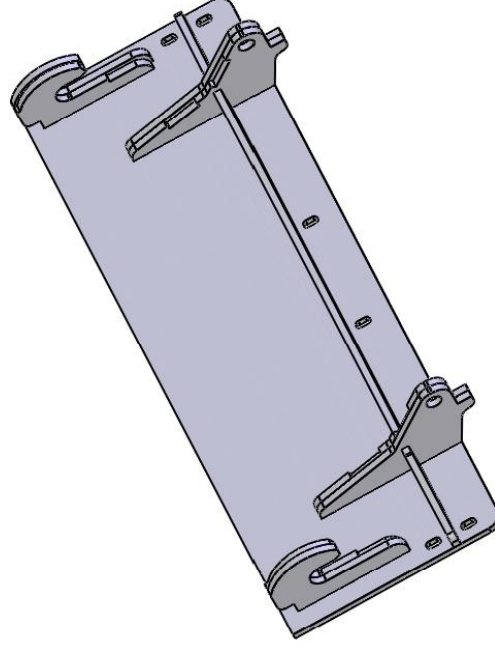

ALO 600
Case LX730

PROPRIETARY AND CONFIDENTIAL
THE INFORMATION CONTAINED IN THIS DRAWING IS THE SOLE PROPERTY OF BAUMALIGHT. ANY REPRODUCTION IN PART OR AS A WHOLE WITHOUT THE WRITTEN PERMISSION OF BAUMALIGHT IS PROHIBITED.

Description ALO Standard Loader Attachment

Weight
135.65lbs.

DATE
9/15/2005

DWG. NO.
D001535

REV
A

DO NOT SCALE DRAWING

SCALE: 1:20

SHEET 2 OF 5