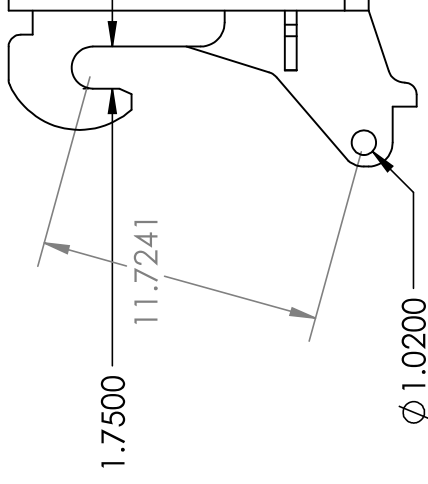

ALO 600
Case LX730

PROPRIETARY AND CONFIDENTIAL
THE INFORMATION CONTAINED IN THIS DRAWING IS THE SOLE PROPERTY OF BAUMALIGHT. ANY REPRODUCTION IN PART OR AS A WHOLE WITHOUT THE WRITTEN PERMISSION OF BAUMALIGHT IS PROHIBITED.

Description ALO Standard Loader Attachment

Weight
135.65lbs.

DATE
9/15/2005

DWG. NO.
D001535

REV
A

DO NOT SCALE DRAWING

SCALE: 1:20

SHEET 2 OF 5