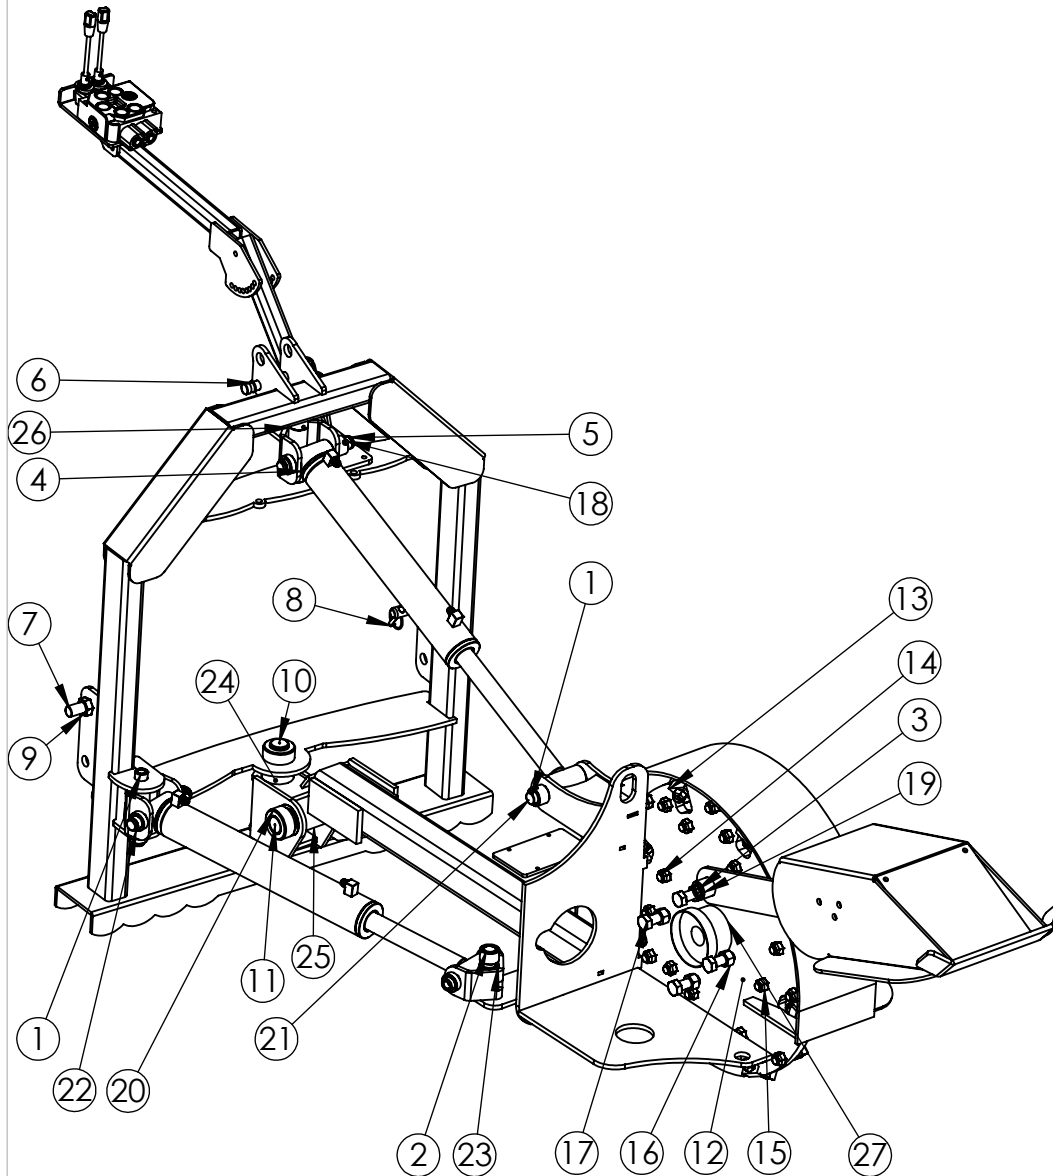

## 3P24 complete

ITEM NO.	PART NUMBER	DESCRIPTION	QTY.
1	P2002	1x6.5 Cross Hole Grease Pin	4
2	P2003	1x4.5 Cross Hole Grease	1
3	P2004	Deflector Pins	2
4	P2017	1x1 Bushing	1
5	P2021	1x6.5 Pin	2
6	S1006	Cat 1 Top Link	1
7	S1002	Cat 1x78	2
8	S1014	3-Point Lynch Pin	3
9	S1004	78 Nut	2
10	P2006	Swing Pin 1.5x10	1
11	P2005	Pin 1.5x7 Cross Hole	1
12	750 3P24-1	Rotor	1
13	570 3P24-2	Block	8
14	S1000	625 tooth	34
15	S2001	Tooth Nut	34
16	Hex Nut_AI	Hex Nut_AI	4
17	HFBOLT 0.75-16x2x1.75-N	HFBOLT 0.75-16x2x1.75-N	4
18	HX-SHCS 0.25-28x1.25x1.25-N	HX-SHCS 0.25-28x1.25x1.25-N	2
19	P2016	1x1.5 Bushing	2
20	P2030	End Furl W/Step	4
21	P2014	1x1 Bushing With Cross Hole	7
22	P2019	1IDx.5 Bushing	3
23	P2020	1IDx2.625 Bushing	1
24	P2033	2.5 ID x 7 Pipe	1
25	P2032	2.5 ID X 3.875 Pipe	1
26	P2015	1x3.75 Bushing	2
27	S1045	Weldable Hub	1

# 3P24 complete

ITEM NO.	PART NUMBER	DESCRIPTION	QTY.
1	P2002	1x6.5 Cross Hole Grease Pin	4
2	P2003	1x4.5 Cross Hole Grease	1
3	P2004	Deflector Pins	2
4	S1023	Main Nuckle	1
5	S1024	23.125" Cylinder	2
6	S1022	B Assembly	2
7	HX-SHCS 0.25-28x1.25x1.25-N	HX-SHCS 0.25-28x1.25x1.25-N	2
8	S1006	Cat 1 Top Link	1
9	S1002	Cat 1x78	2
10	S1014	3-Point Lynch Pin	3
11	S1004	78 Nut	2
12	P2006	Swing Pin 1.5x10	1
13	P2005	Pin 1.5x7 Cross Hole	1
14	S1035	Flooding Deflector	1
15	S2021	Deflector Arm	1
16	S2022	Deflector Arm G.B. Side	1
17	750 3P24-1	Rotor	1
18	570 3P24-2	Block	8
19	S1000	625 tooth	34
20	S2001	Tooth Nut	34
21	Hex Nut_Al	Hex Nut_Al	4
22	HFBOLT 0.75-16x2x1.75-N	HFBOLT 0.75-16x2x1.75-N	4
23	S1025	C Assembly	1
24	P2021	1x6.5 Pin	2
25	S1009	3P24 PTO Shaft	1
26	S1021	A Frame 3P24	1
27	S1029	Side Link	2
28	S1033	Rotor Frame	1
29	S2028	Bolt Kit	1
30	T2002	1in Bottom Tube	1
31	T2003<As Machined>	Control Arm	1
32	H2078	2 Lever Valve	1
33	T2005	2 Lever Bolt Plate	1