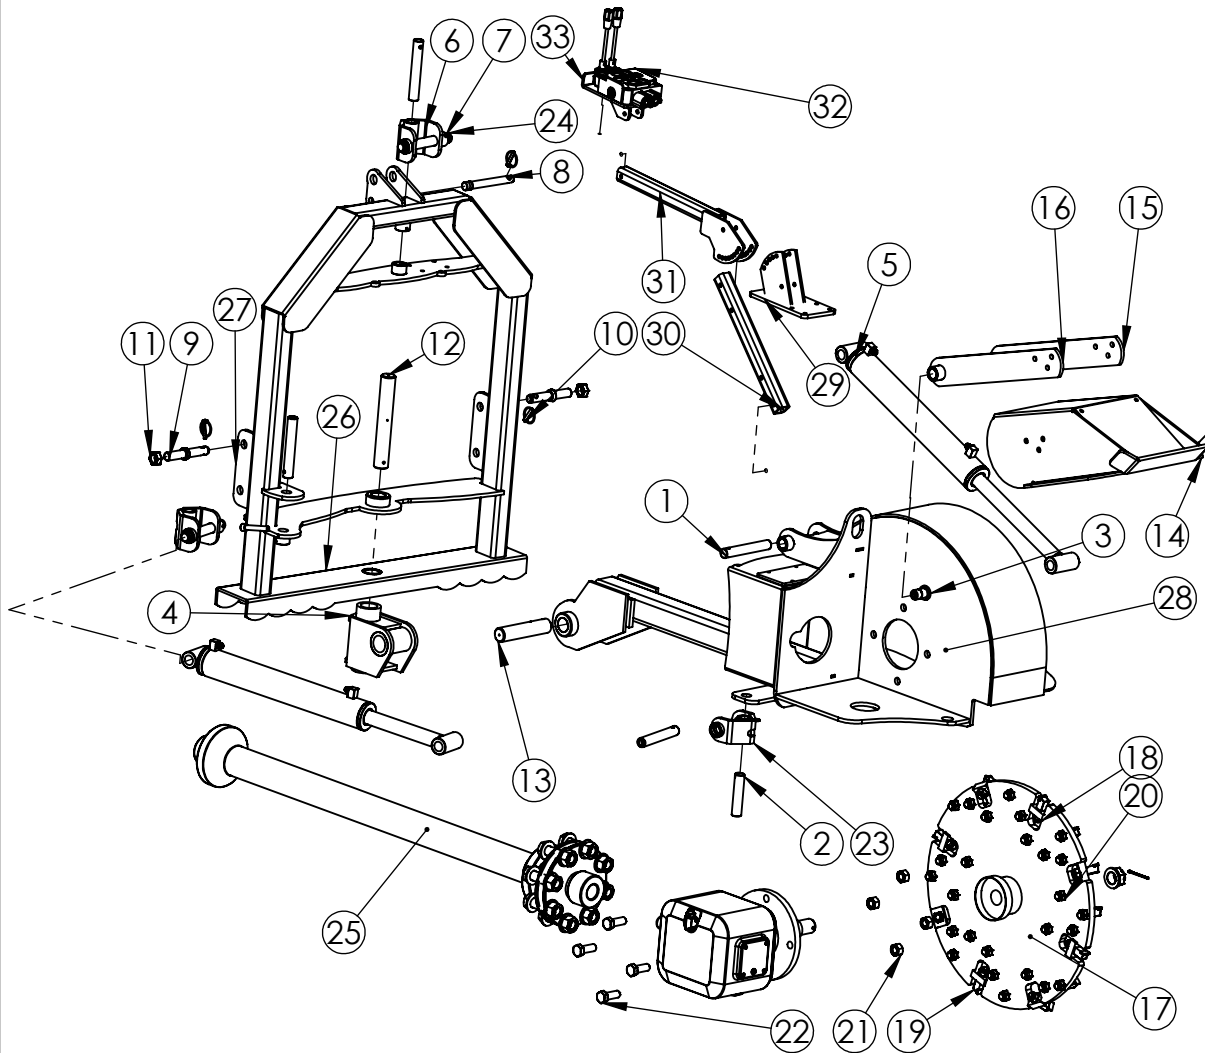

## 3P24 complete

ITEM NO.	PART NUMBER	DESCRIPTION	QTY.
1	P2002	1x6.5 Cross Hole Grease Pin	4
2	P2003	1x4.5 Cross Hole Grease	1
3	P2004	Deflector Pins	2
4	P2017	1x1 Bushing	1
5	P2021	1x6.5 Pin	2
6	S1006	Cat 1 Top Link	1
7	S1002	Cat 1x78	2
8	S1014	3-Point Lynch Pin	3
9	S1004	78 Nut	2
10	P2006	Swing Pin 1.5x10	1
11	P2005	Pin 1.5x7 Cross Hole	1
12	750 3P24-1	Rotor	1
13	570 3P24-2	Block	8
14	S1000	625 tooth	34
15	S2001	Tooth Nut	34
16	Hex Nut_AI	Hex Nut_AI	4
17	HFBOLT 0.75-16x2x1.75-N	HFBOLT 0.75-16x2x1.75-N	4
18	HX-SHCS 0.25-28x1.25x1.25-N	HX-SHCS 0.25-28x1.25x1.25-N	2
19	P2016	1x1.5 Bushing	2
20	P2030	End Furl W/Step	4
21	P2014	1x1 Bushing With Cross Hole	7
22	P2019	1IDx.5 Bushing	3
23	P2020	1IDx2.625 Bushing	1
24	P2033	2.5 ID x 7 Pipe	1
25	P2032	2.5 ID X 3.875 Pipe	1
26	P2015	1x3.75 Bushing	2
27	S1045	Weldable Hub	1

# 3P24 complete

ITEM NO.	PART NUMBER	DESCRIPTION	QTY.
1	P2002	1x6.5 Cross Hole Grease Pin	4
2	P2003	1x4.5 Cross Hole Grease	1
3	P2004	Deflector Pins	2
4	S1023	Main Nuckle	1
5	S1024	23.125" Cylinder	2
6	S1022	B Assembly	2
7	HX-SHCS 0.25-28x1.25x1.25-N	HX-SHCS 0.25-28x1.25x1.25-N	2
8	S1006	Cat 1 Top Link	1
9	S1002	Cat 1x78	2
10	S1014	3-Point Lynch Pin	3
11	S1004	78 Nut	2
12	P2006	Swing Pin 1.5x10	1
13	P2005	Pin 1.5x7 Cross Hole	1
14	S1035	Flooding Deflector	1
15	S2021	Deflector Arm	1
16	S2022	Deflector Arm G.B. Side	1
17	750 3P24-1	Rotor	1
18	570 3P24-2	Block	8
19	S1000	625 tooth	34
20	S2001	Tooth Nut	34
21	Hex Nut_Al	Hex Nut_Al	4
22	HFBOLT 0.75-16x2x1.75-N	HFBOLT 0.75-16x2x1.75-N	4
23	S1025	C Assembly	1
24	P2021	1x6.5 Pin	2
25	S1009	3P24 PTO Shaft	1
26	S1021	A Frame 3P24	1
27	S1029	Side Link	2
28	S1033	Rotor Frame	1
29	S2028	Bolt Kit	1
30	T2002	1in Bottom Tube	1
31	T2003<As Machined>	Control Arm	1
32	H2078	2 Lever Valve	1
33	T2005	2 Lever Bolt Plate	1