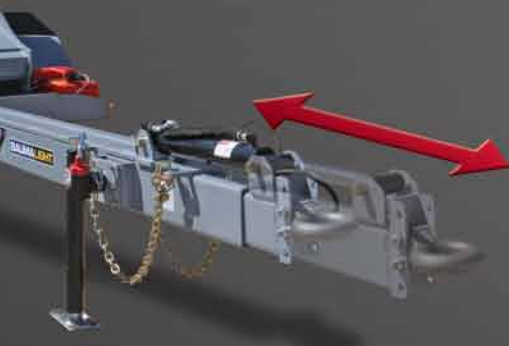

TRAILER MOUNT

BAUMALIGHT™

Give new meaning to Pick Up Truck. Now you don't need a tractor or skidsteer to move your trees. Designed as a trailer mount for 30" and 40" Nomads the 22M combines mobility and power.

SS
330ST
440

M22 MOUNT

Final positioning of the Nomad with the M22 couldn't be easier. The 3D positioning system allows you to fine tune the placement without getting in and out of your truck. Better initial positioning improves spading operation and transplant results.

FEATURES

HYDRAULIC TONGUE

The Hydraulic Tongue extension easily places the Nomad at the proper distance.

HYDRAULIC LATERAL PLACEMENT

The lateral adjustment fine tunes the positioning.

TWO STAGE VERTICAL PLACEMENT

The two-stage tilt and lift puts the Nomad firmly in contact with the ground for confident spading and lifting.

All the power for digging and lifting is provided by an electric start gas powered, hydraulic power pack.